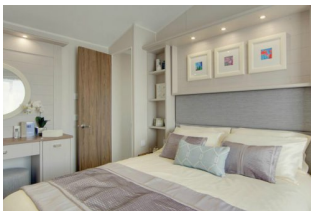

ABI Ambleside Premier (20...

SPECIAL OFFER
PRICE: £92,995
BEDROOMS: 2
DIMENSIONS: 40 x 14ft
IN STOCK: 1

ABI Beaumont (2018)

SPECIAL OFFER
PRICE: £98,995
BEDROOMS: 3
DIMENSIONS: 42 x 14ft
IN STOCK: 1

Carnaby Stamford Lodge (2...

PRICE: £69,995
BEDROOMS: 2
DIMENSIONS: 39 x 13ft
IN STOCK: 1

Homeseeker Navigator Colo...

SPECIAL OFFER
PRICE: £184,899
BEDROOMS: 3
DIMENSIONS: 44 x 20ft
IN STOCK: 1

Regal Hamilton Lodge (201...

PRICE: £77,500
BEDROOMS: 2
DIMENSIONS: 41 x 14ft
IN STOCK: 1

Regal Symphony (2018)

PRICE: £109,995
BEDROOMS: 2
DIMENSIONS: 41 x 14ft
IN STOCK: 1

Tingdene Country Lodge (2...

PRICE: £224,995
BEDROOMS: 2
DIMENSIONS: 40 x 20ft
IN STOCK: 1

Tingdene Country Lodge (N...

SPECIAL OFFER
PRICE: £109,995
BEDROOMS: 2
DIMENSIONS: 40 x 13ft
IN STOCK: 1

Willerby Sheraton Plus (2...

SPECIAL OFFER
PRICE: £89,995
BEDROOMS: 2
DIMENSIONS: 40 x 14ft
IN STOCK: 2